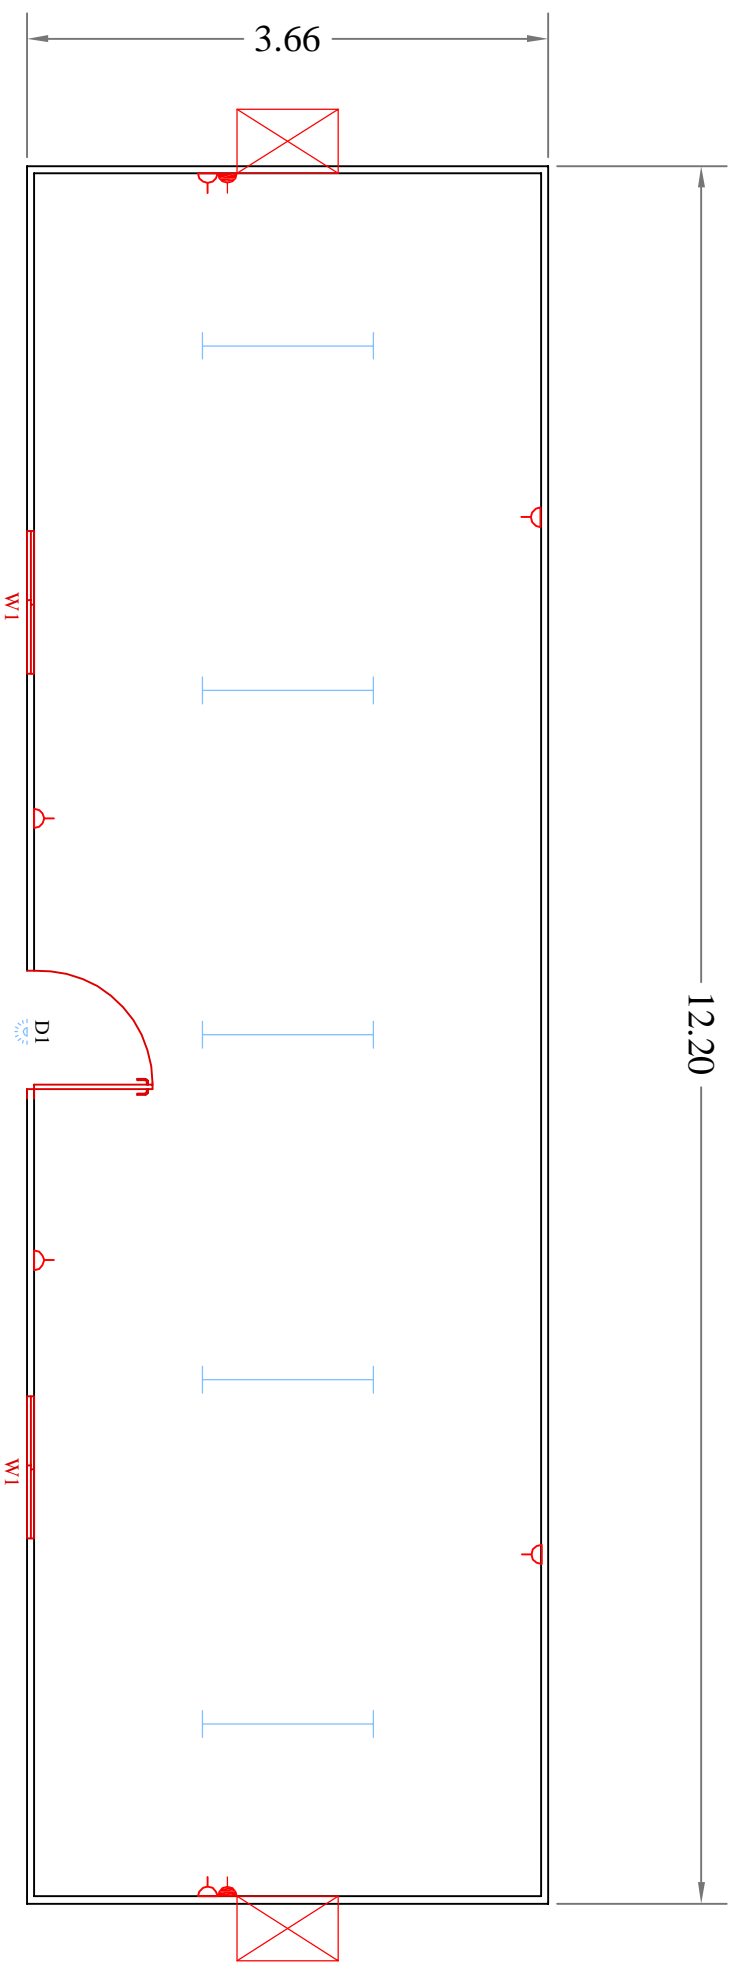

LEGEND

D1	900mm X 2100mm	1
W1	1000mm X 1000mm	2

LEGEND (ELECTRICAL)

1	Bulk Headlight		1
2	Window AC		2
3	1x40W Tube Light		5
4	13 A Single S/Socket		6
5	15 A S/Socket		2

TOTAL AREA : 44.65 Sqm

PROJECT:

CLIENT:

DRAWING TITLE:

HALL

Drawing No.	Rev.	Date
Sheet Size & Scale	Name	
NTS	ALL DIMENSIONS ARE IN METRES	
Drawn By	Checked By	Quantity