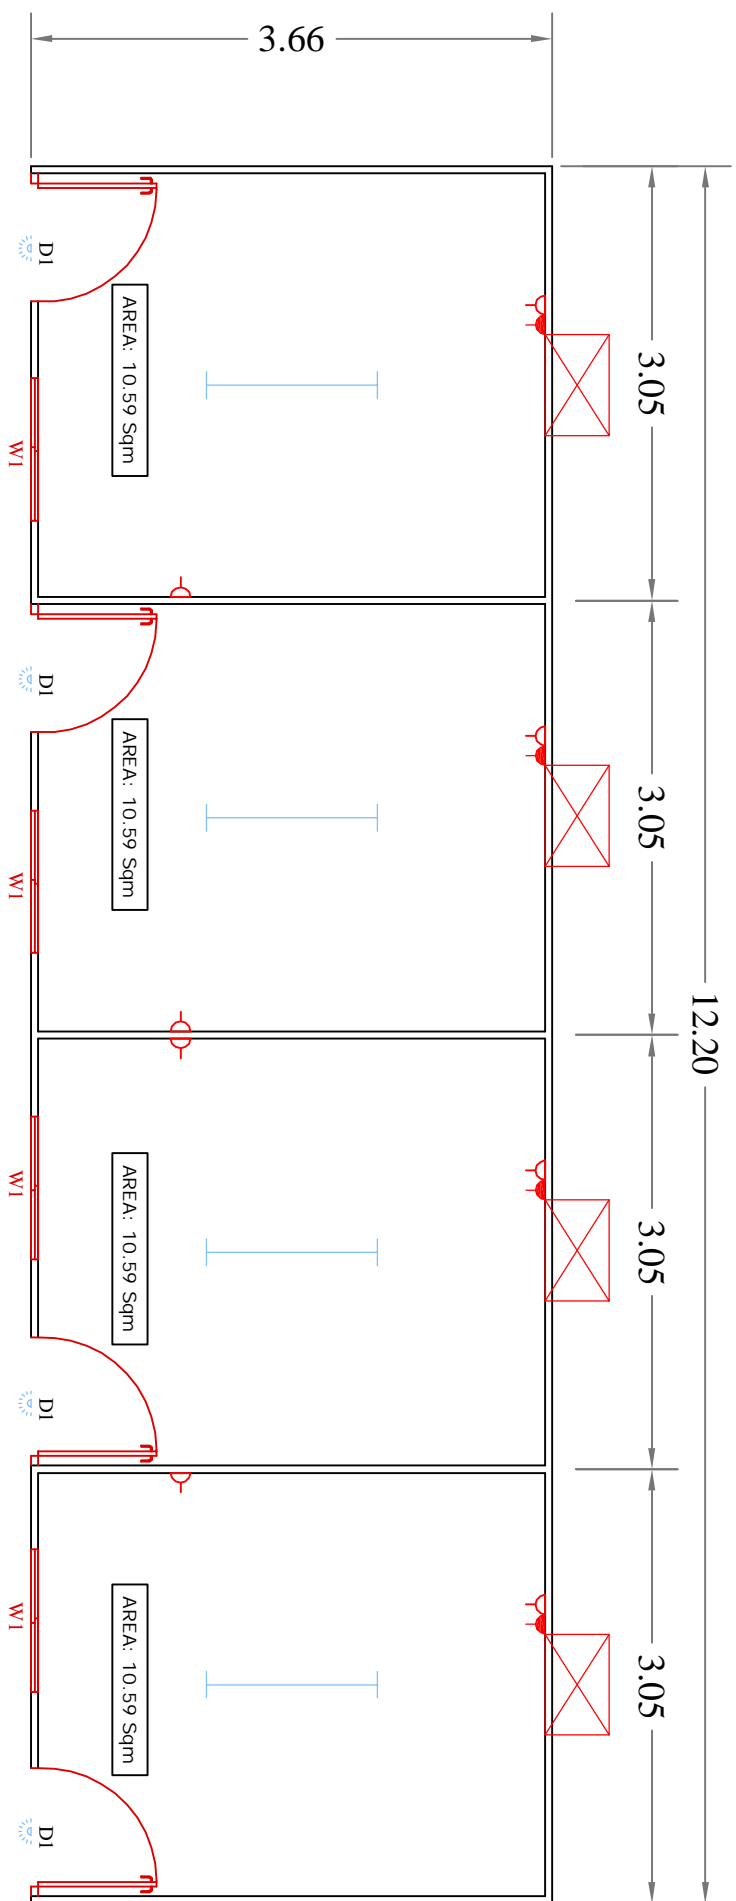

LEGEND

D1	900mm X 2100mm	4
W1	1000mm X1000mm	4

LEGEND (ELECTRICAL)

1	Bulk Headlight		4
2	Window AC		4
3	1x40W Tube Light		4
4	13 A Single S/Socket		8
5	15 A S/Socket		4

TOTAL AREA : 44.65 Sqm

PROJECT:

CLIENT:

DRAWING TITLE:

4 ROOM

Drawing No.	Rev.	Date
Sheet Size & Scale	Notes:	
NTS	ALL DIMENSIONS ARE IN METRES	
Drawn By	Checked By	Quantity