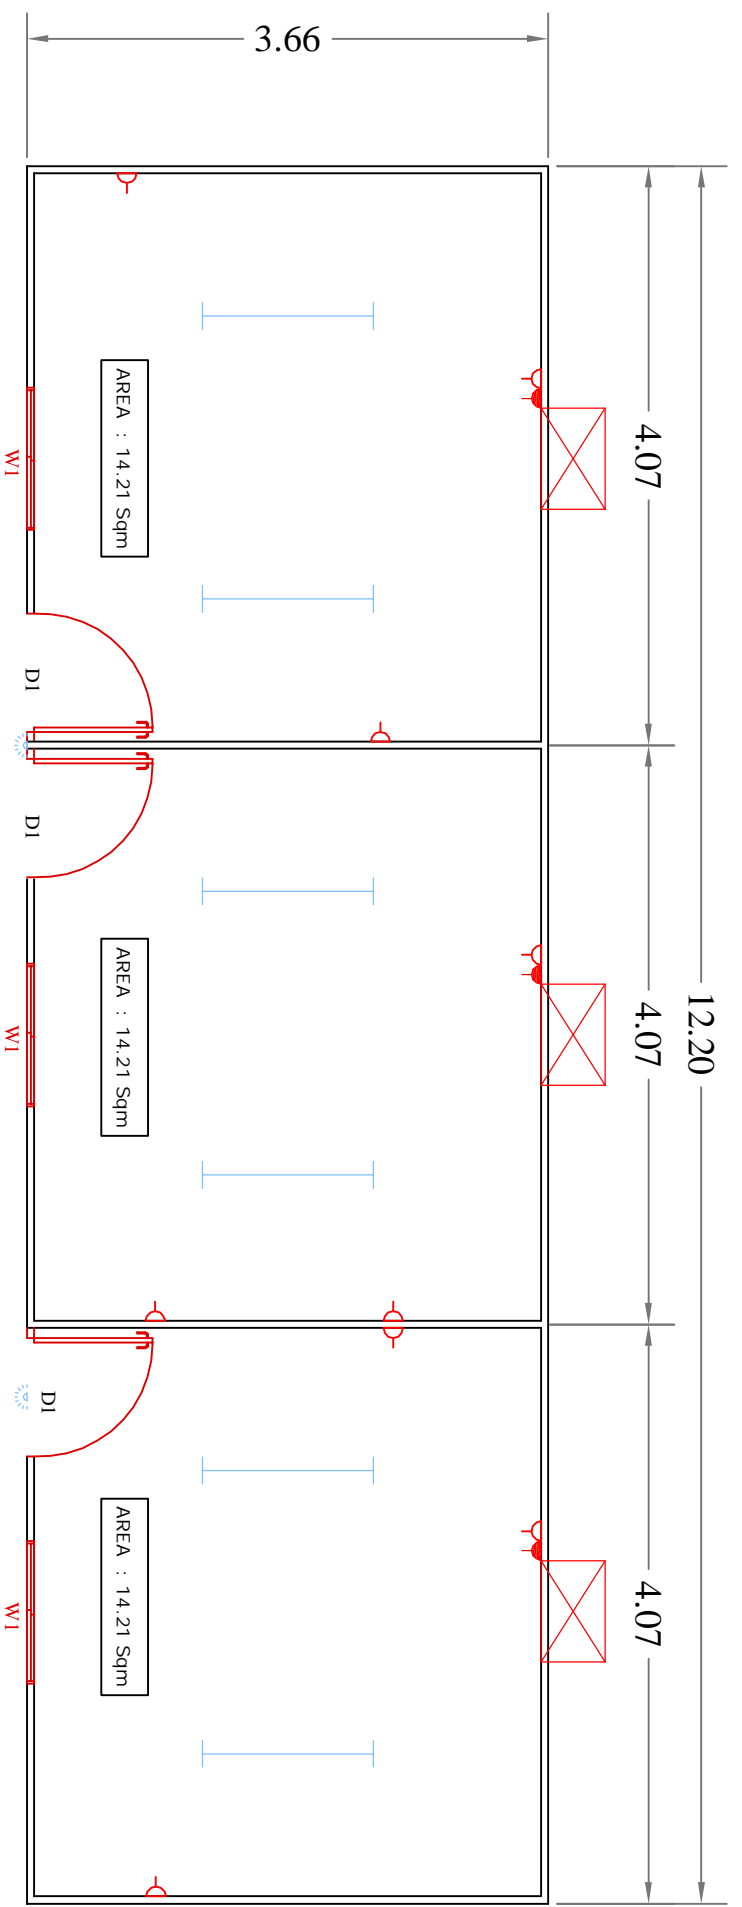

LEGEND

D1	900mm X 2100mm	3
W1	1000mm X 1000mm	3

LEGEND (ELECTRICAL)

1	Bulk Headlight		2
2	Window AC		3
3	1x40W Tube Light		6
4	13 A Single S/Socket		9
5	15 A S/Socket		3

TOTAL AREA : 44.65 Sqm

PROJECT:

CLIENT:

DRAWING TITLE:

3 ROOM

Drawing No.	Rev.	Date
Sheet Size & Scale	Notes:	
NTS	ALL DIMENSIONS ARE IN METRES	
Drawn By	Checked By	