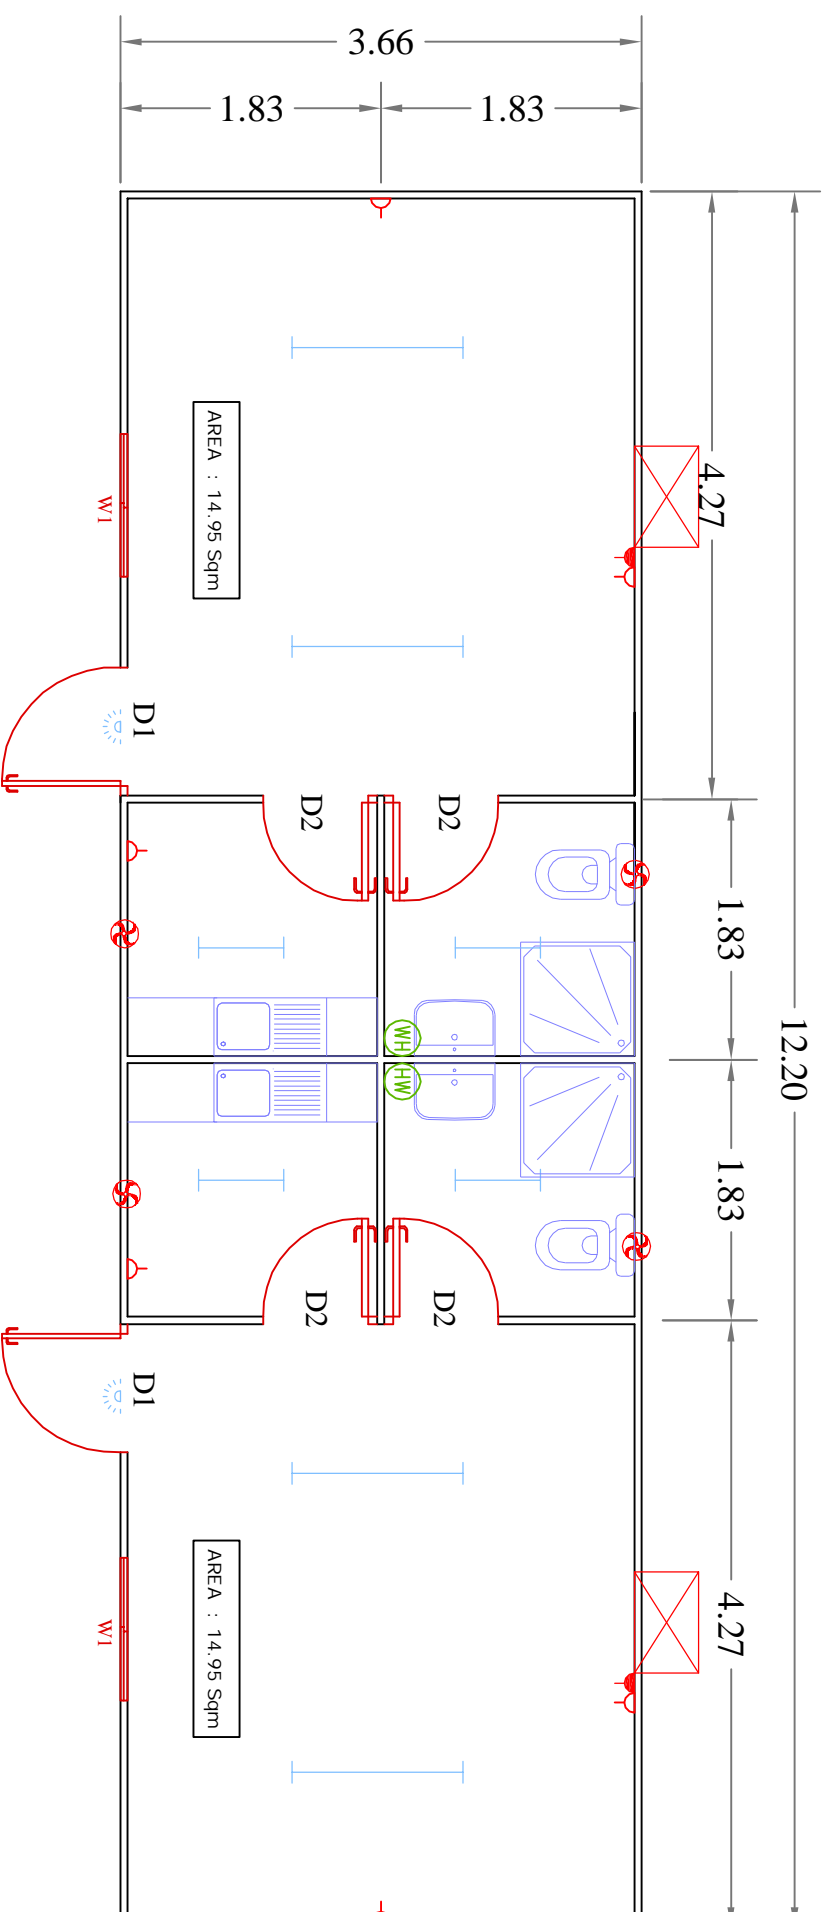

LEGEND		
D1	900mm X 2100mm	3
D2	800mm X 2100mm	2
W1	1000mm X1000mm	2

LEGEND (ELECTRICAL)			
1	Bulk Headlight		2
2	Window AC		2
3	1x40W Tube Light		4
4	1x20W Tube Light		4
5	1.3 A Single S/Socket		6
6	15 A S/Socket		2
7	Wash Basin		2
8	EMC		2
9	Bath Tray		2
10	Exhaust Fan		4
11	Water Heater		2

AREA : 14.95 Sqm

AREA : 14.95 Sqm

TOTAL AREA : 44.65 Sqm

PROJECT:

CLIENT:

DRAWING TITLE:

2 ROOM+2KITCHEN+2TOILET

Drawing No.:

Rev.:

Date:

Sheet Size & Scale

NTS

Note:

ALL DIMENSIONS ARE IN METRES

Drawn by:

Checked by: