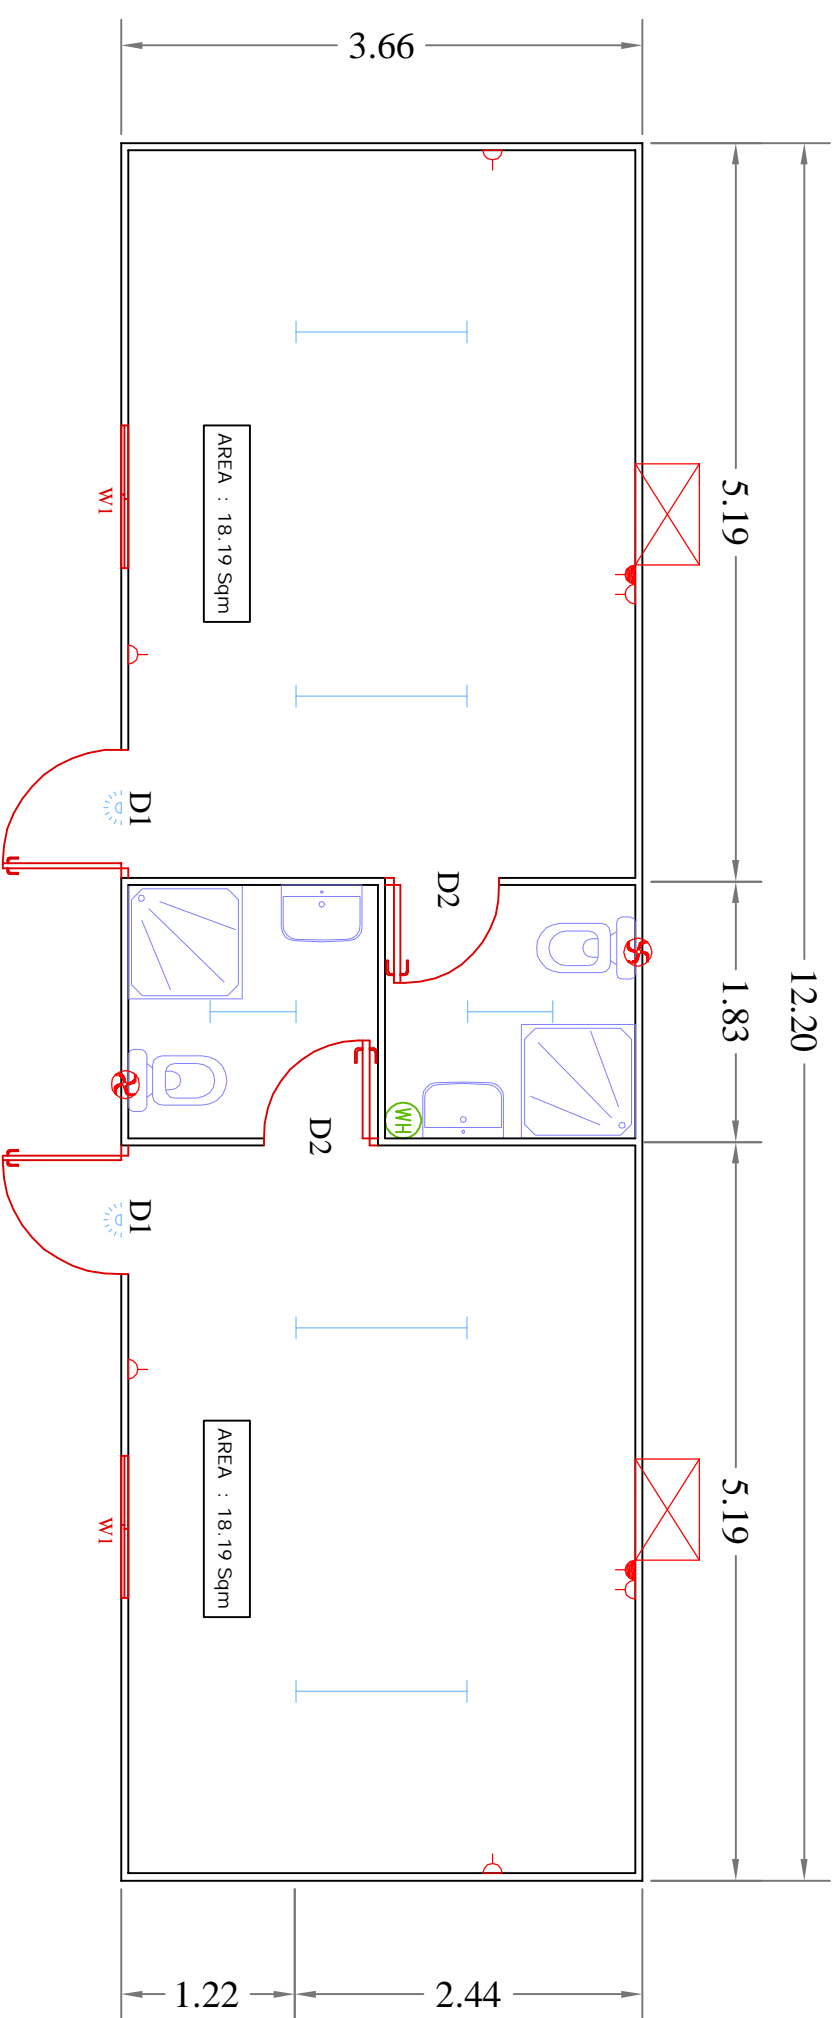

LEGEND		
D1	900mm X 2100mm	3
D2	800mm X 2100mm	2
W1	1000mm X1000mm	2

LEGEND (ELECTRICAL)			
1	Bulk Headlight		1
2	Window AC		2
3	1x40W Tube Light		4
4	1x20W Tube Light		3
5	1.3 A Single S/Socket		6
6	15 A S/Socket		2
7	Wash Basin		2
8	EMC		2
9	Bath Tray		2
10	Exhaust Fan		2
11	Water Heater		1

AREA : 18.19 Sqm

AREA : 18.19 Sqm

TOTAL AREA : 44.65 Sqm

PROJECT:

CLIENT:

DRAWING TITLE:

2 ROOM+2TOILET

Drawing No:	Rev:	Date:
Sheet Size & Scale:	Notes:	
NTS	ALL DIMENSIONS ARE IN METRES	
Drawn By:	Checked By:	