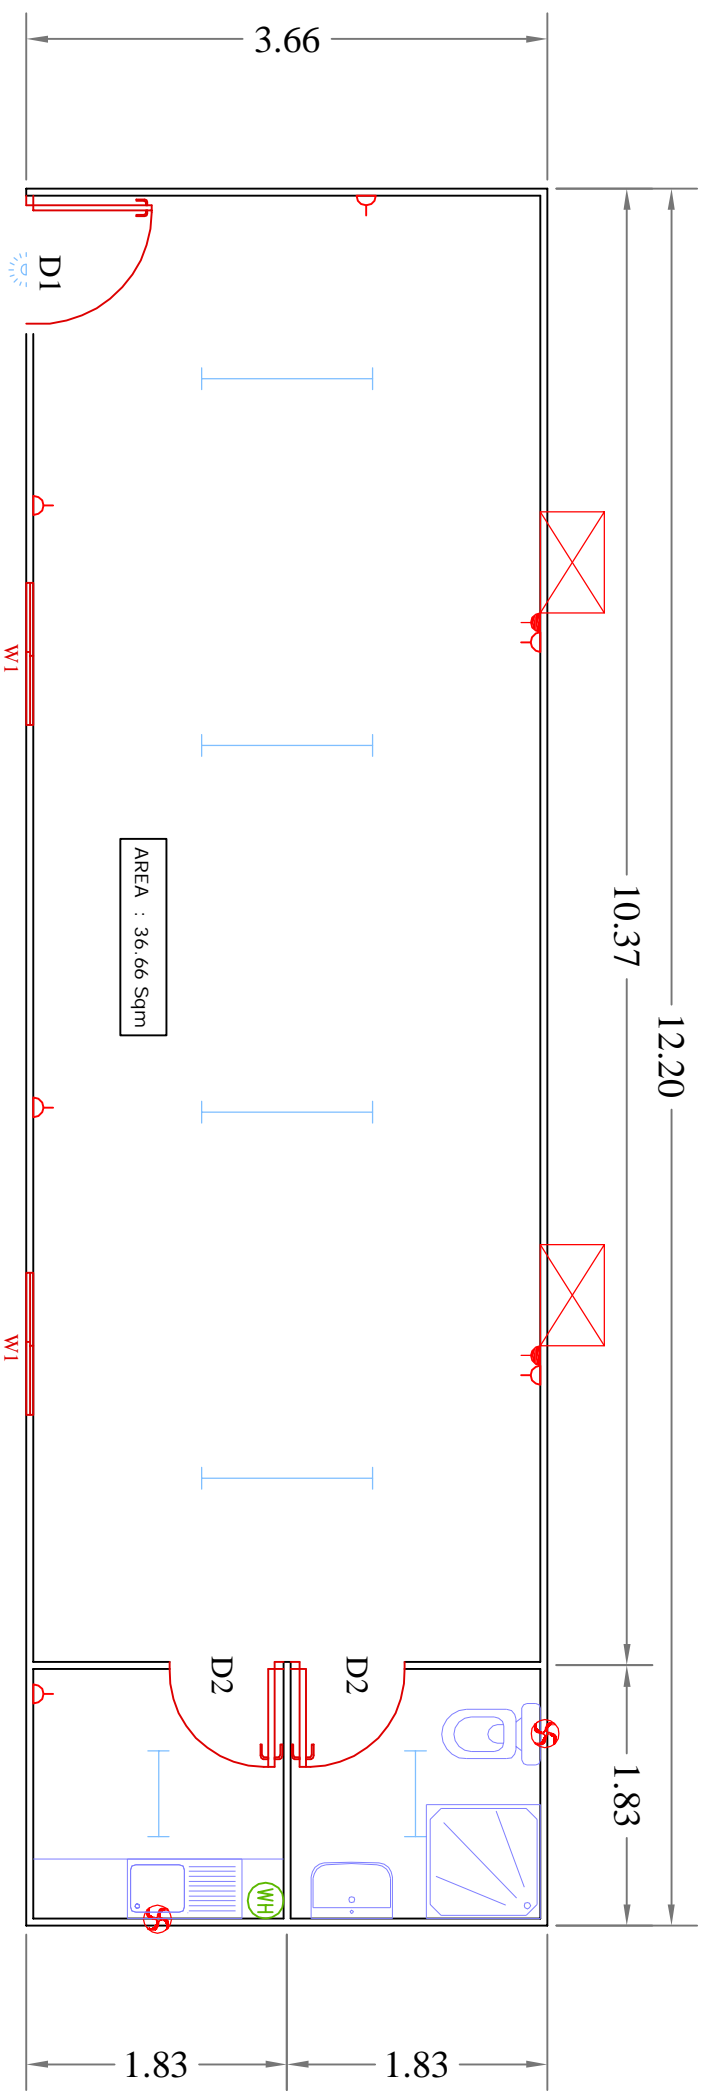

LEGEND		
D1	900mm X 2100mm	1
D2	800mm X 2100mm	2
W1	1000mm X1000mm	2

LEGEND (ELECTRICAL)			
1	Bulk Headlight		1
2	Window AC		2
3	1x40W/ Tube Light		4
4	1x20W/ Tube Light		2
5	1.3 A Single S/Socket		6
6	15 A S/Socket		2
7	Wash Basin		1
8	EMC		1
9	BATH TRAY		1
10	Exhaust Fan		2
11	Water Heater		1

TOTAL AREA : 44.65 Sqm

PROJECT:

CLIENT:

DRAWING TITLE:

1 ROOM+TOILET+KITCHEN

Drawing No. _____ Date _____

Sheet Size & Scale _____

NTS ALL DIMENSIONS ARE IN METRES