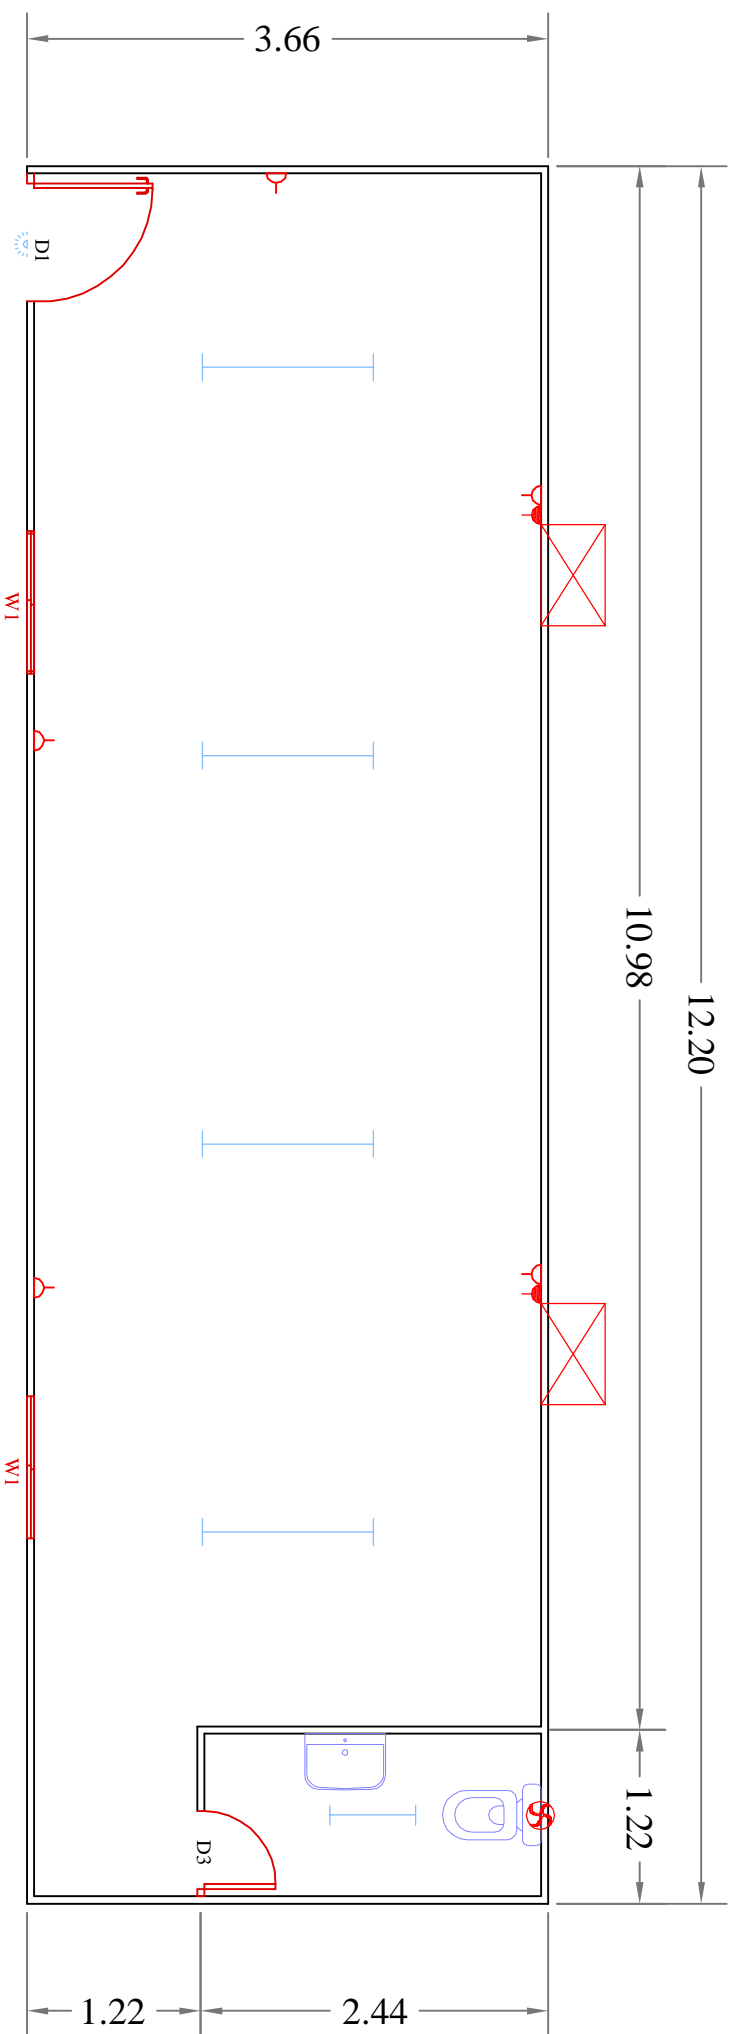

LEGEND		
D1	900mm X 2100mm	1
D3	600mm X 2100mm	1
W1	1000mm X1000mm	2

LEGEND (ELECTRICAL)			
1	Bulk Headlight		1
2	Window AC		2
3	1x40W Tube Light		4
4	1x20W Tube Light		1
5	13 A Single S/Socket		5
6	15 A S/Socket		2
7	Wash Basin		1
8	EWIC		1
9	Exhaust Fan		1

TOTAL AREA : 44.65 Sqm

PROJECT:

CLIENT:

DRAWING TITLE:

1 ROOM + TOILET

Drawing No.	Rev.	Date
Sheet Size & Scale	NTS	
ALL DIMENSIONS ARE IN METRES		
Drawn By	Checked By	Quantity